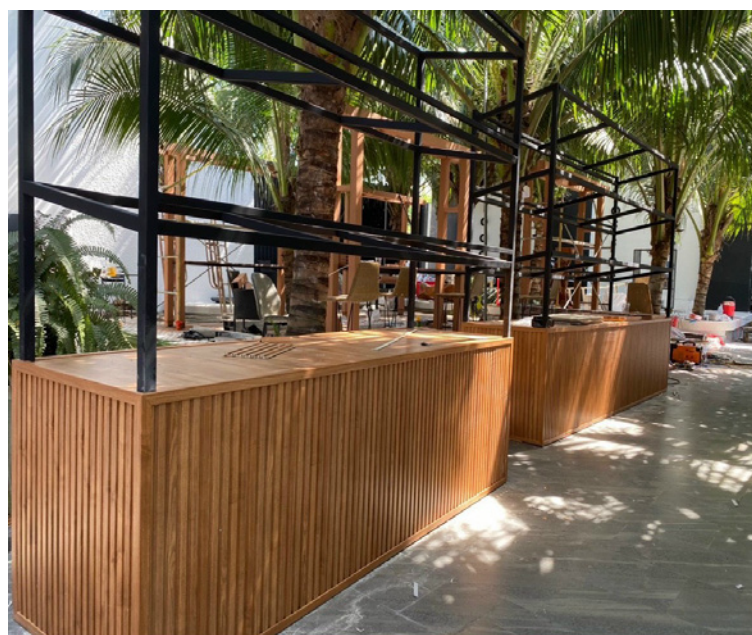

TẤM ỐP 5 SÓNG THẤP (150x10x2950mm)